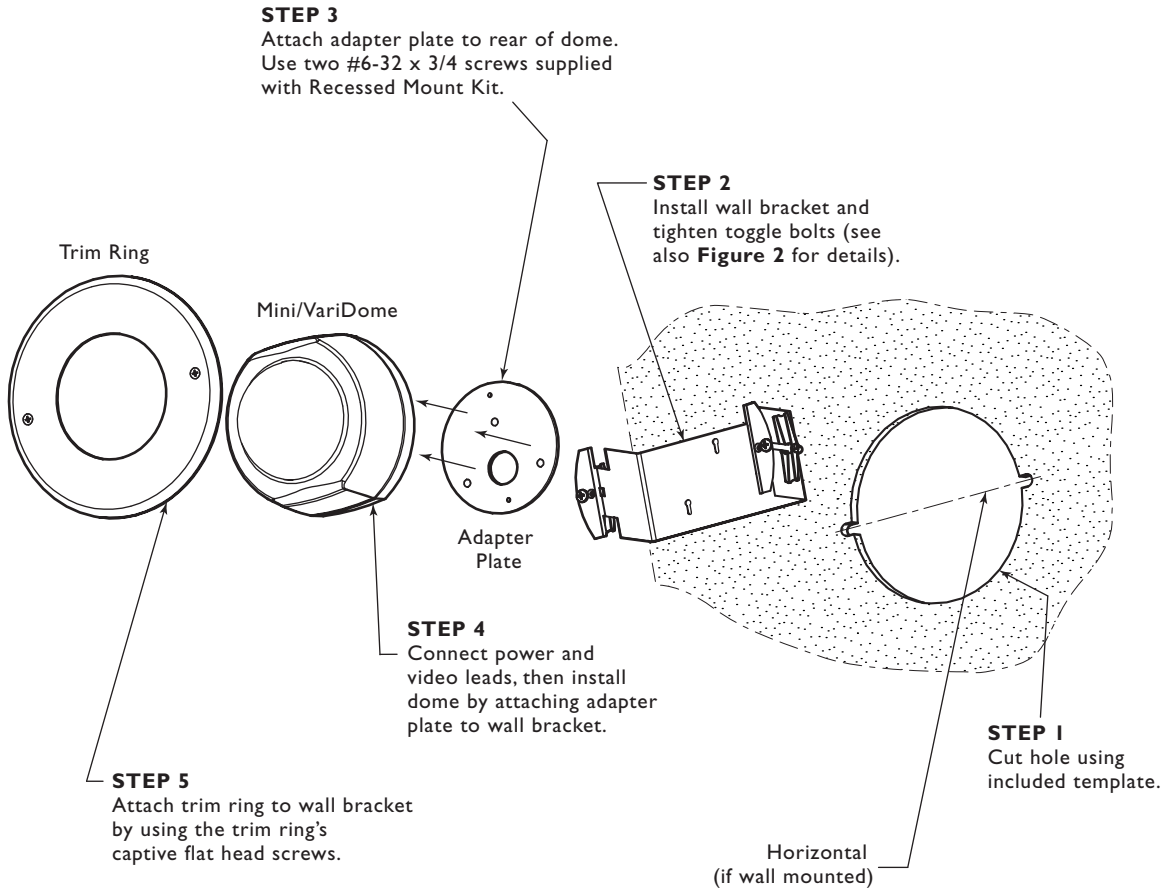

MINILINE RECESSED MOUNT KIT

MLR SERIES

SAFETY PRECAUTIONS

The exclamation point within an equilateral triangle is intended to alert the user to presence of important operating and maintenance (servicing) instructions in the literature accompanying the appliance.

3 INSTALLATION

ATTENTION: Installation should be performed by qualified service personnel only, in accordance with the National Electrical Code or applicable local codes.

Fig 1 Installing Recessed Mount Kit