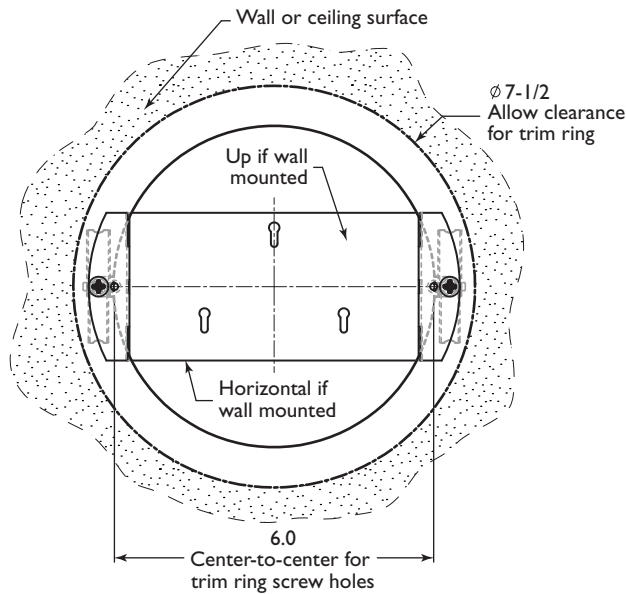

Fig 2 Mounting of Wall/Ceiling Bracket for MLR

mechtronics

©2002 Aigis Mechtronics

1124 Louise Road, Winston-Salem, NC 27107-5450

Tel: 336.785.7740 Fax: 336.785.7744

Data subject to change without notice

100 0039 002 AIG 02/03